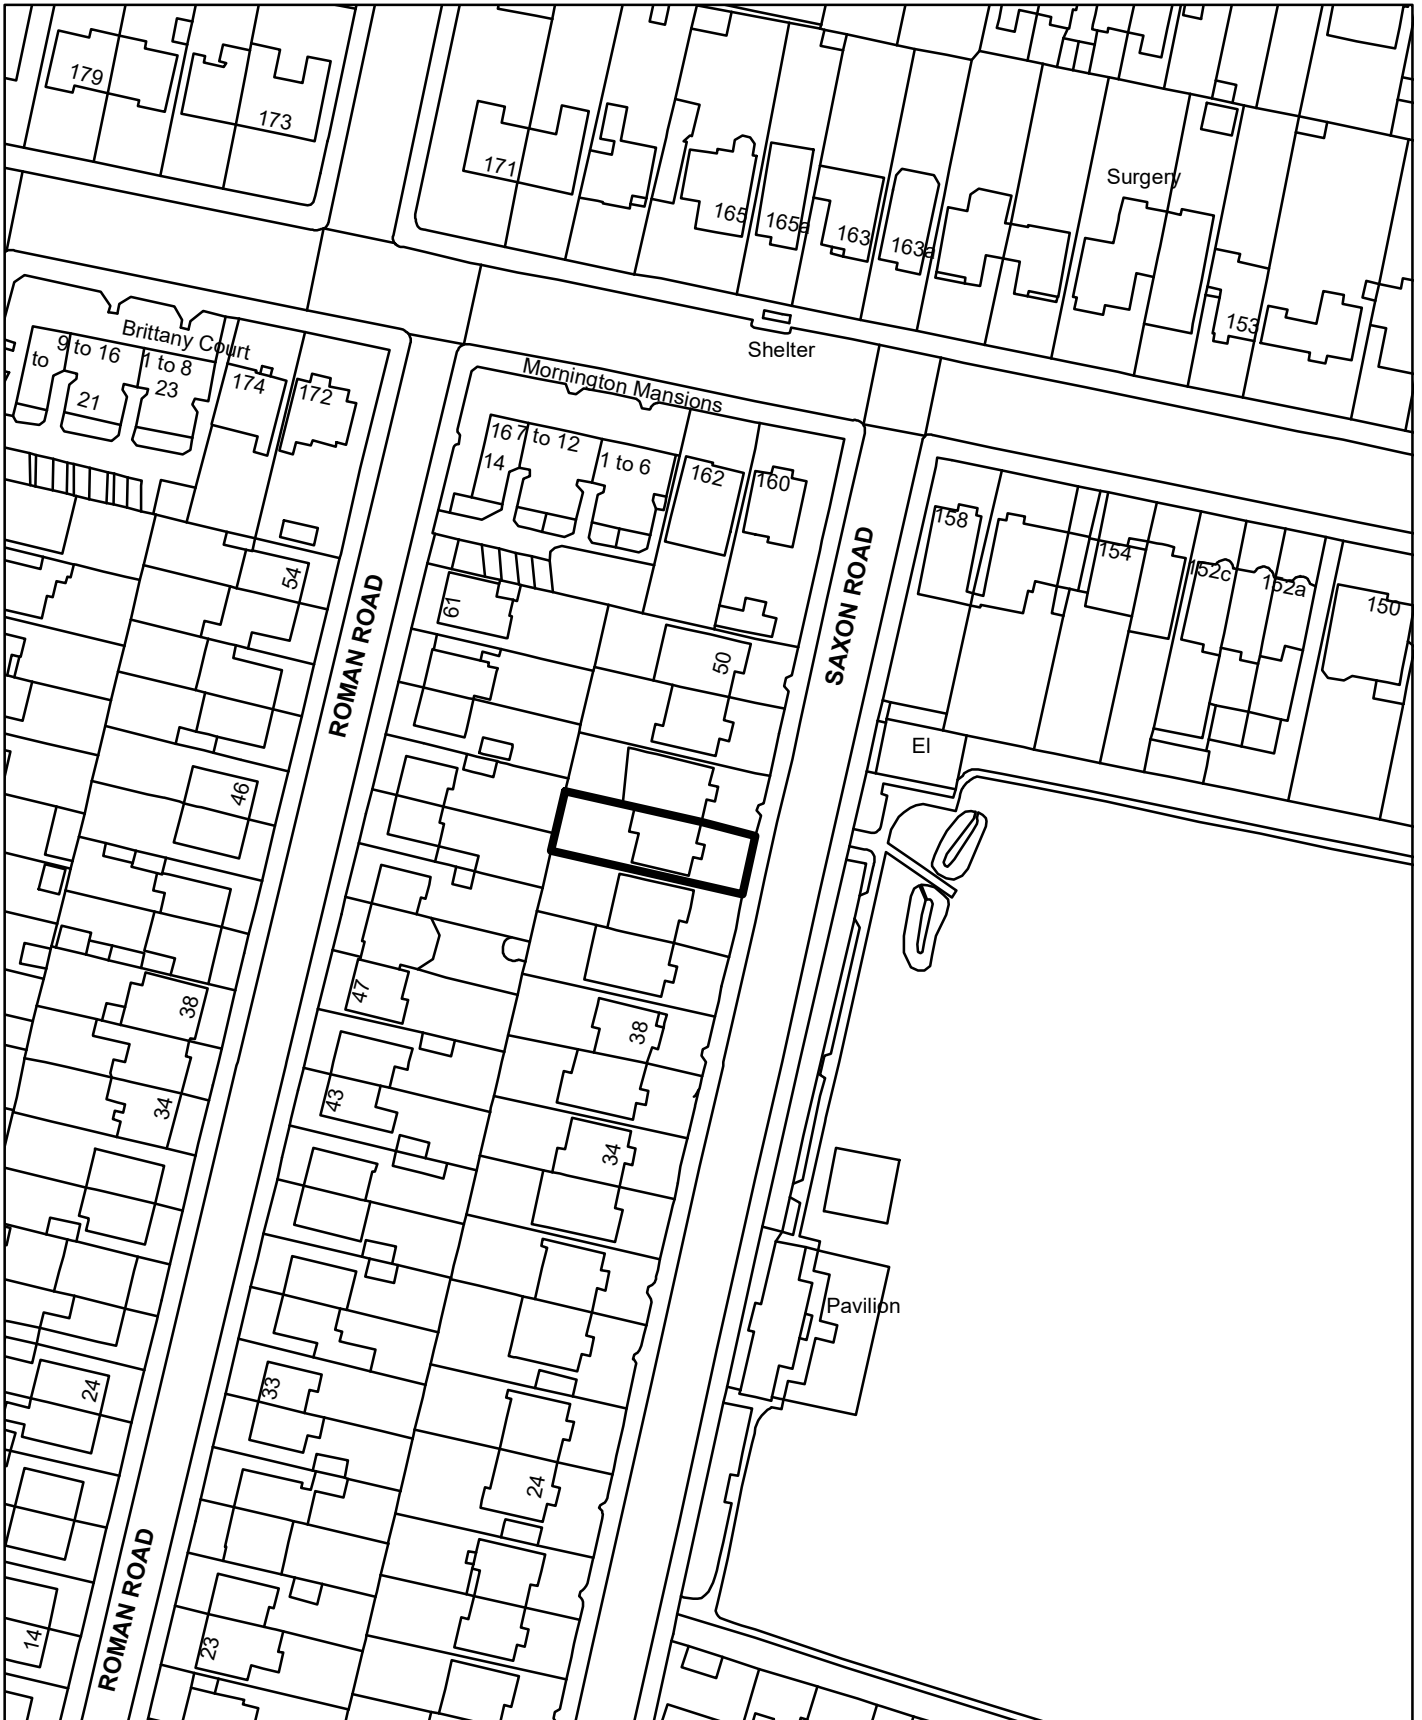

BH2024 02094 - 44 Saxon Road

**Brighton & Hove
City Council**

N

Scale: 1:1,250